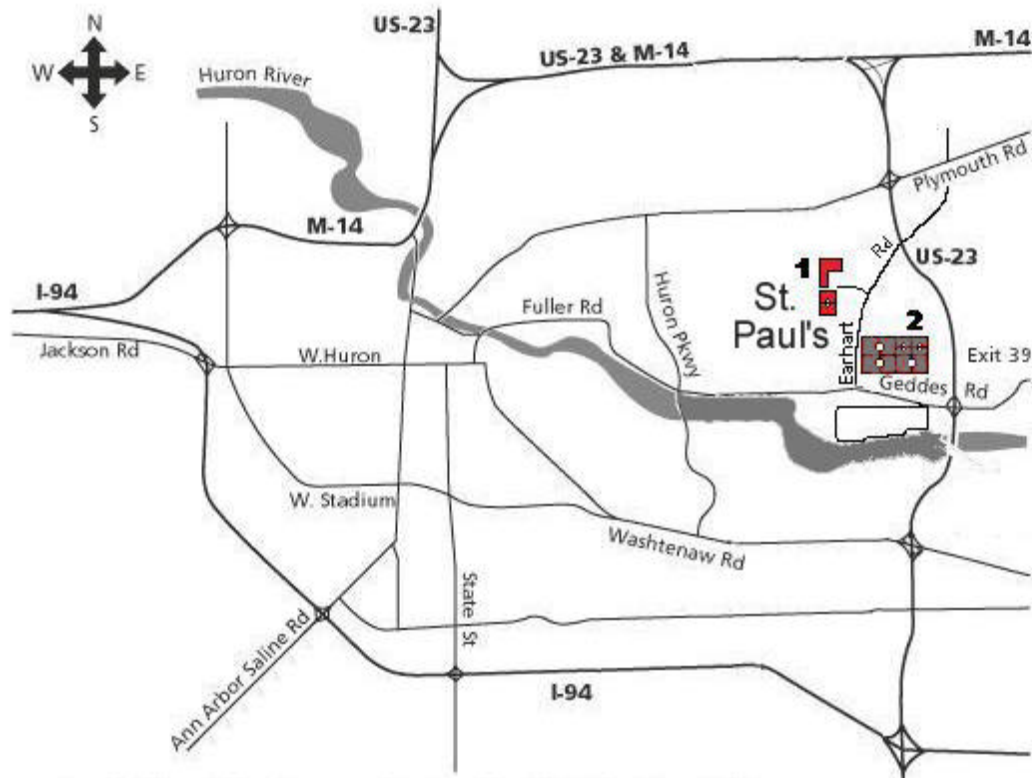

Ann Arbor Area Map

SOCCERBLAST Fields
St. Paul's School
495 Earhart Rd.
Ann Arbor, MI 48105

www.soccerblast.net
734 709-0089

St. Paul's School
US 23 to exit #39 Geddes Rd
West 1/8 mile on Geddes
Go north (right) on Earhart
St. Paul's School is 1/8 mile
on LEFT
Fields are behind the school

- 1 - St. Paul Lutheran School (495 Earhart Rd)**
- 2 - Concordia Fields (Geddes/Earhart Rd)**